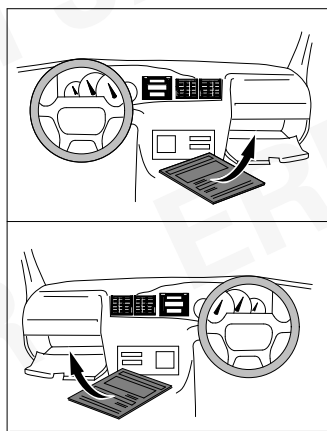

ERICH JAEGER

TOYOTA Rav4

11/18 >>

TOYOTA Rav4 Hybrid

11/18 >>

SUZUKI Across

10/20 >>

747306

Für aktuellste Version scannen

Scan for current version